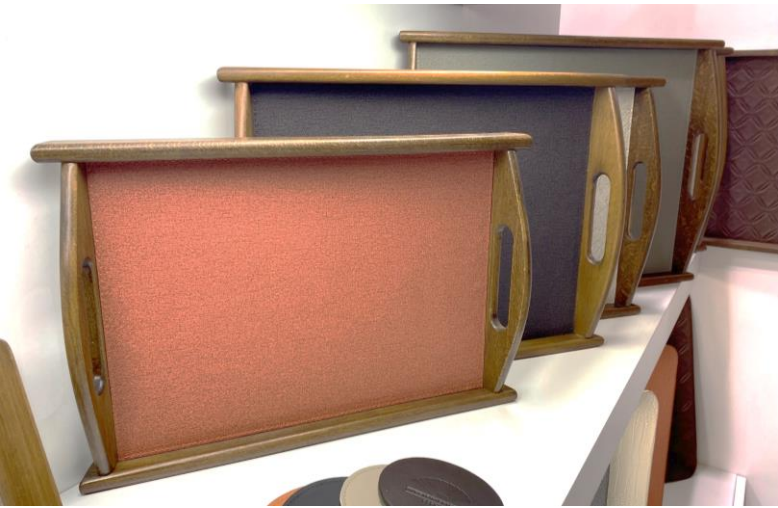

ROOM SERVICE TRAYS contact us for more details