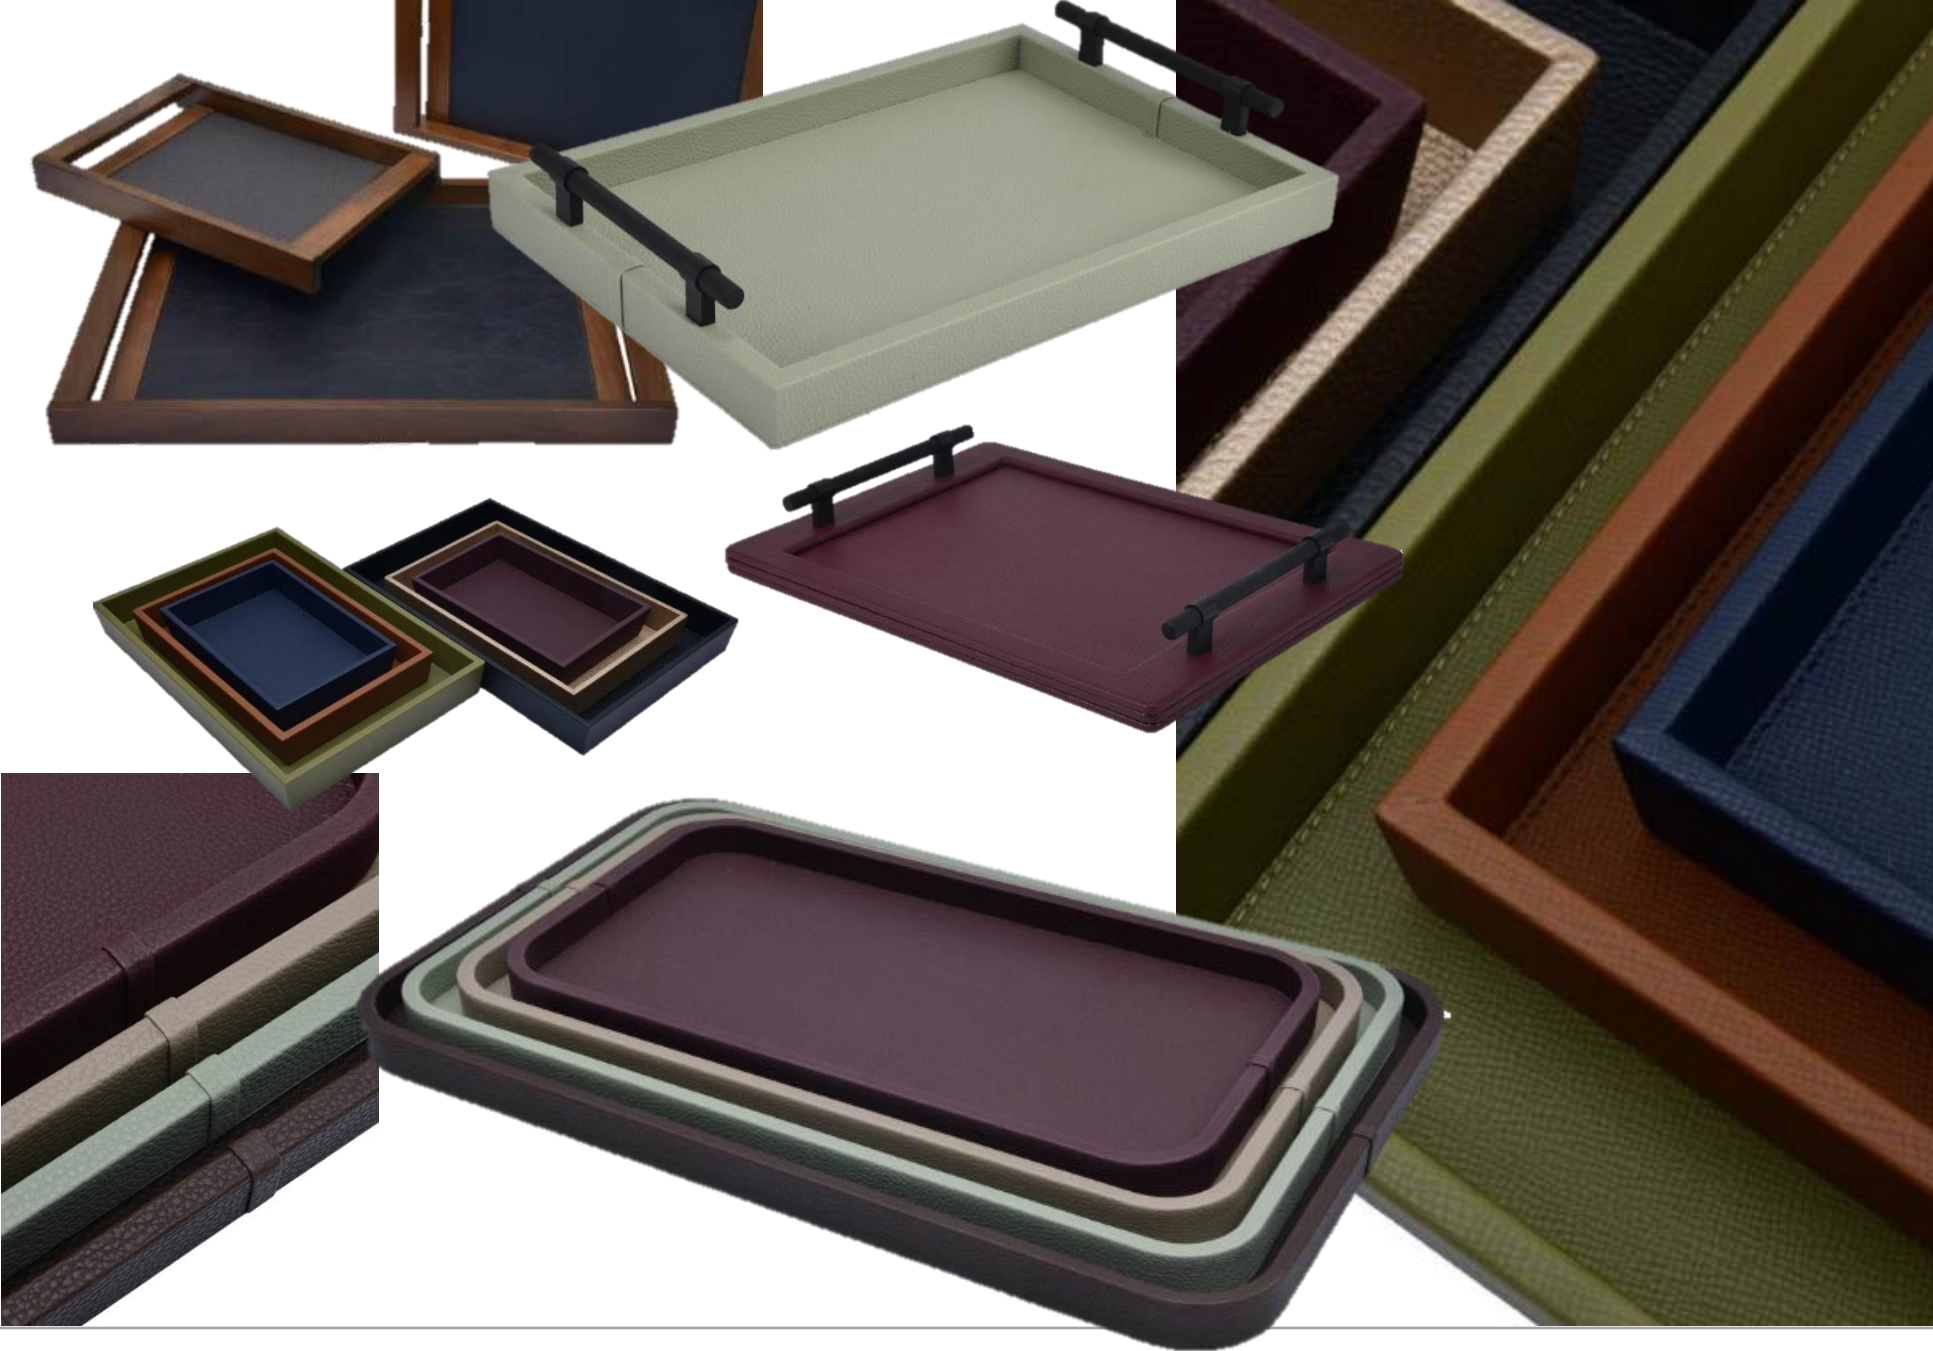

BESPOKE MADE SERVICE TRAYS

Ask for info