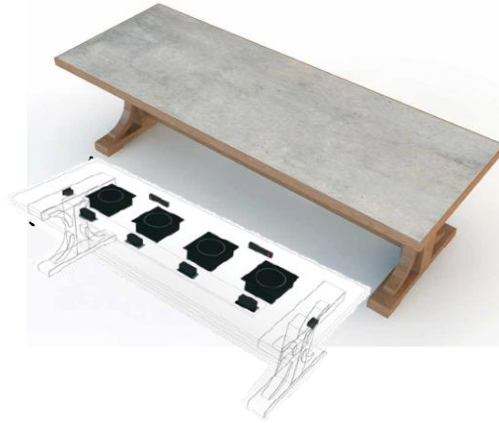

- Counters,
- Mobile buffet tables
- Bespoke furniture

- Branded Products
- Service trays
- Flask jackets
- Place mats
- Coasters

- Themed Equipment,
- Afternoon tea stands
- Kids display stands
- M&E stands
- Glass Platters & Bowls

BESPOKE BUFFET TABLES

A custom table, designed for you

Undercounter frost, induction, hot & ambient tables

- Work with our experts to create a table
- Built to meet your needs
- We will walk you through the process discussing your design, power, space & budget requirements.
- In the end, you will have a piece of furniture that is both functional & beautiful!
- Hidden induction/warming/frost units allow the table to be used as elegant furniture
- Elegant, multi-purpose, versatile, suitable for hot, ambient and chilled food
- Low energy consumption
- Flexible and functional
- Mobile or static
- Easy to clean
- Bespoke design
- Can match existing décor/furniture
- Email: info@ourcreativeoffice.co.uk