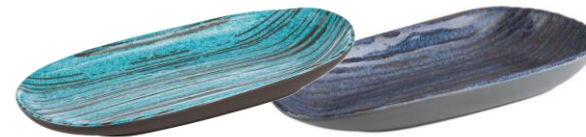

34x15.5cm, H4cm, 0.6 litre,
CODE:SS770-12, indigo blue/brown