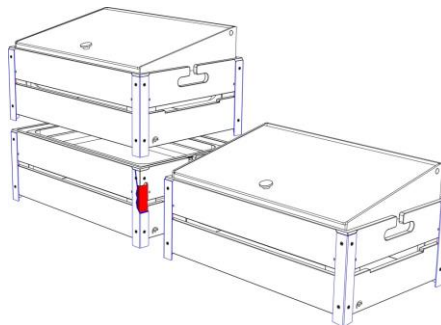

THE NATURAL RANGE

DISPLAY CRATE , porcelain insert GN1/1 included,
ash wood, powder coated steel, magnet, 7litre ash/black/white
58x38cm H 21cm,
CODE: SS334-01

DISPLAY CRATE INCLINED, porcelain insert GN1/1 included,
ash-wood, powder coated steel (black)
7Ltr ash/black/white
57.82x37.62cm H31.34cm,
CODE: SS334-02

CARVING SET STATION GN 1/1,
included: display frame,
GN1/1 food pan & carving board 18/10 s/steel,
ash-wood, phenolic sheet, magnet
58x38cm H 11cm ash/black
CODE: SS335-00

heat lamp is not included, heat lamps on page 64

MILK DISPENSER COLD,
chilled, on display crate, ice core included porcelain,
18/10 s/steel, ash wood, powder coated steel, magnet, ash-wood, powder coated steel, black
28x38cm H 44cm , 7.5 litre
CODE: SS336-00

BEVERAGE SET, display tray with 3 coolers and 3 carafes 18/10 s/steel,
glass, silicone, ash wood, powder coated steel, magnet, ash/black/silver
42x16cm H 33 cm, 3 x 1.1 litre
CODE: SS338-00

Heated urns shown on page 21