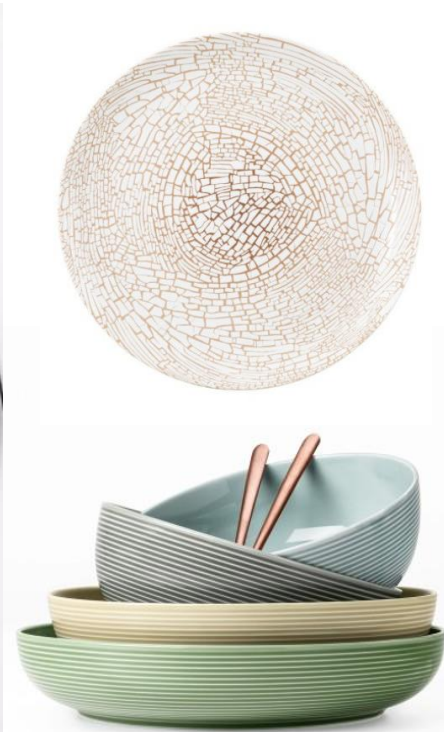

PORCELAIN contact us for more details