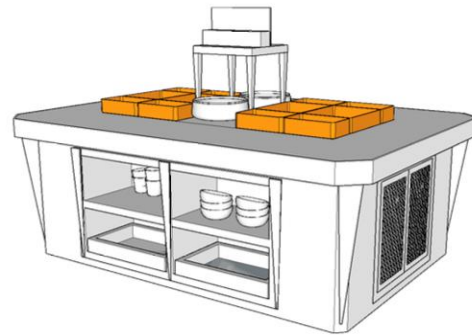

BESPOKE BUFFET TABLES

A custom table, designed for you

Undercounter frost, induction, hot & ambient tables

- Work with our experts to create a table
- Built to meet your needs
- We will walk you through the process discussing your design, power, space & budget requirements.
- In the end, you will have a piece of furniture that is both functional & beautiful!
- Hidden induction/warming/frost units allow the table to be used as elegant furniture
- Elegant, multi-purpose, versatile, suitable for hot, ambient and chilled food
- Low energy consumption
- Flexible and functional
- Mobile or static
- Easy to clean
- Bespoke design
- Can match existing décor/furniture
- Email: info@ourcreativeoffice.co.uk