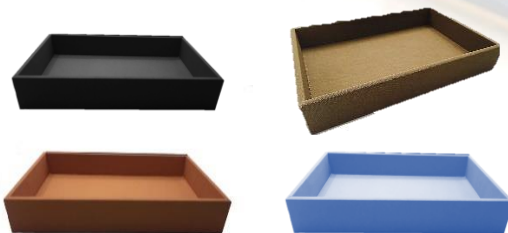

Shoot can also be used for milk or juice

JAR with sealed lid,
made from glass/polypropylene
dia 11.5cm H 16cm, 0.9 litre
CODE: SS027-01, clear

PASTRIES

COLOURS INSPIRED BY NATURE

“CLICK” BREAD & PASTRY

- Multifunctional
- Ideal for pastries, bread, portion jams, sandwiches
- 2 and 3 tiered with faux linen crates (various colours available)
- Stand made from oak wood

"CLICK" BREAD & PASTRY STAND 2 TIERED
small, 34x26cm H 39cm
2 crates dark grey linen included,
small, 34x23cm H 4.5cm,
CODE: BB020-11 - oak wood, dark finish
CODE: BB020-21 - oak wood, light finish

"CLICK" BREAD & PASTRY STAND 3 TIERED
large, 41x25cm H 69cm
3 crates dark grey linen included,
small, 34x23cm H 4.5cm,
CODE: BB020-12 - oak wood, dark finish
CODE: BB020-22 - oak wood, light finish