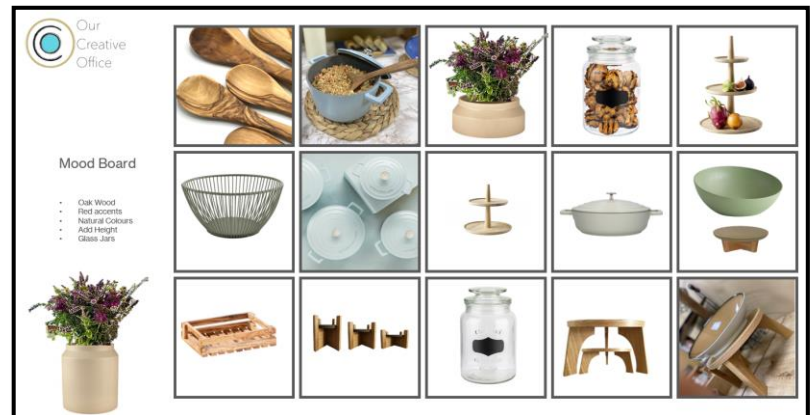

OUR PRODUCTS

Our products come from top-quality suppliers and are carefully sourced to offer the perfect blend of beauty, functionality, and eco-friendliness. With over 35 years of experience in the hospitality industry, we have a deep understanding of the quality, functionality, and beauty required for every product. We meticulously choose suppliers and manufacturers that respect the environment and prioritize quality for their clients.

We provide consultation and put product concepts together for areas such as breakfast buffets, conferences, coffee breaks, working lunches, afternoon tea or room service.

Bespoke Design Service, products, inspired by you. We turn your ideas into reality with the assistance and knowledge of Product Designer and developer Gesine Schreiber.