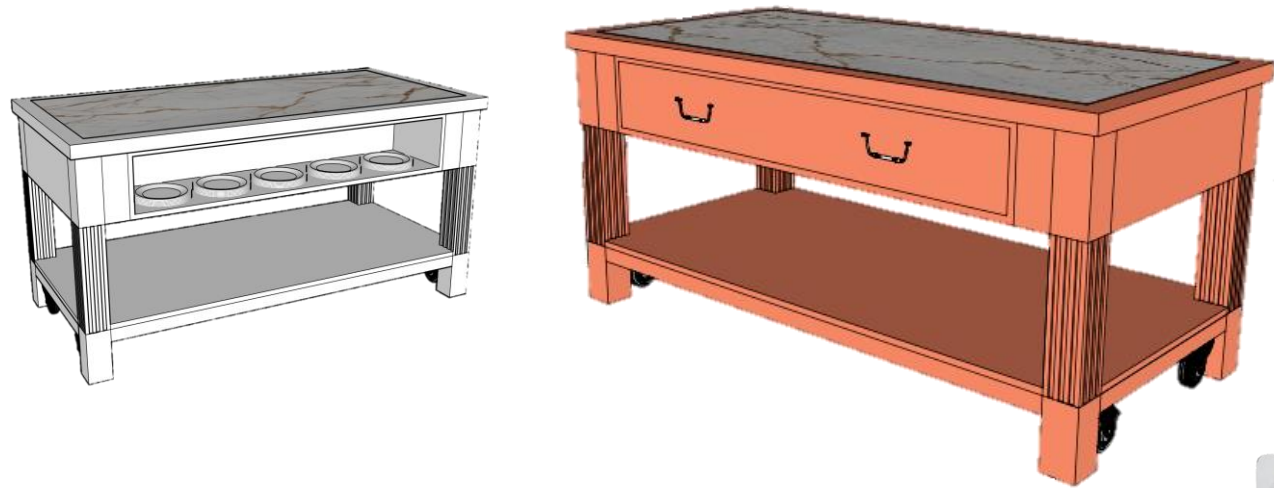

OUR LATEST PROJECT