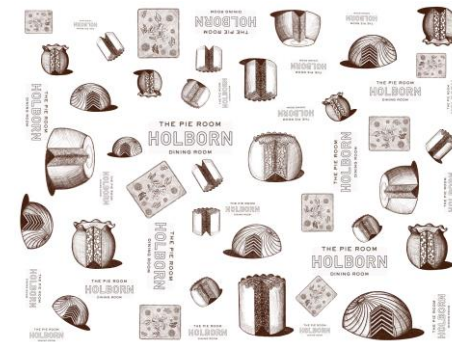

Standard ArtFoodPaper

- Enhance the look on your buffet with a piece of art
- ideal for pastries, bread, sandwiches, charcuterie, etc.
- 1 or 2 or full colour artistic motifs
- near ½ gastro size, 32x25cm

CODE: BB058-2/3/4K/FISH 1 – full colour

CODE: BB054-60 – blue & white

Art Food Paper

Art Food Paper

Art Food Paper

Art Food Paper

DISPLAY STANDS, T-COLLECTION

CHILL DISPLAY UNIT for display risers, included: wood tray, silicone mat, chiller pack, s/steel chill plate, clear cover with hinge ash-SS316-01, wood, s/steel and PMMA(Acrylic), hand wash