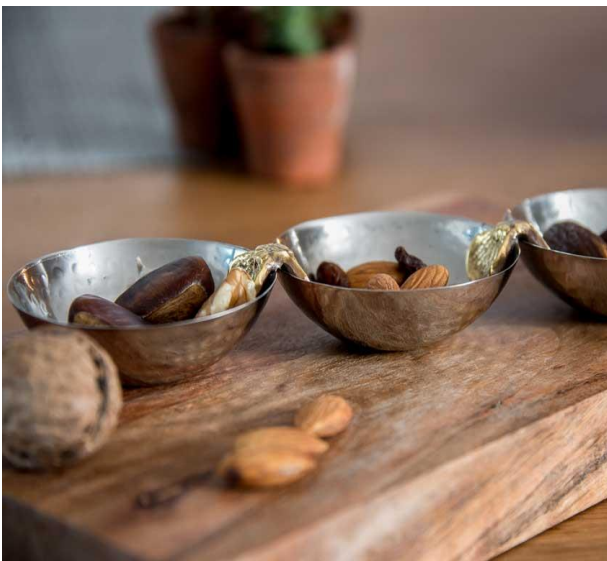

FOOD & BEVERAGE THEATRE contact us for more details