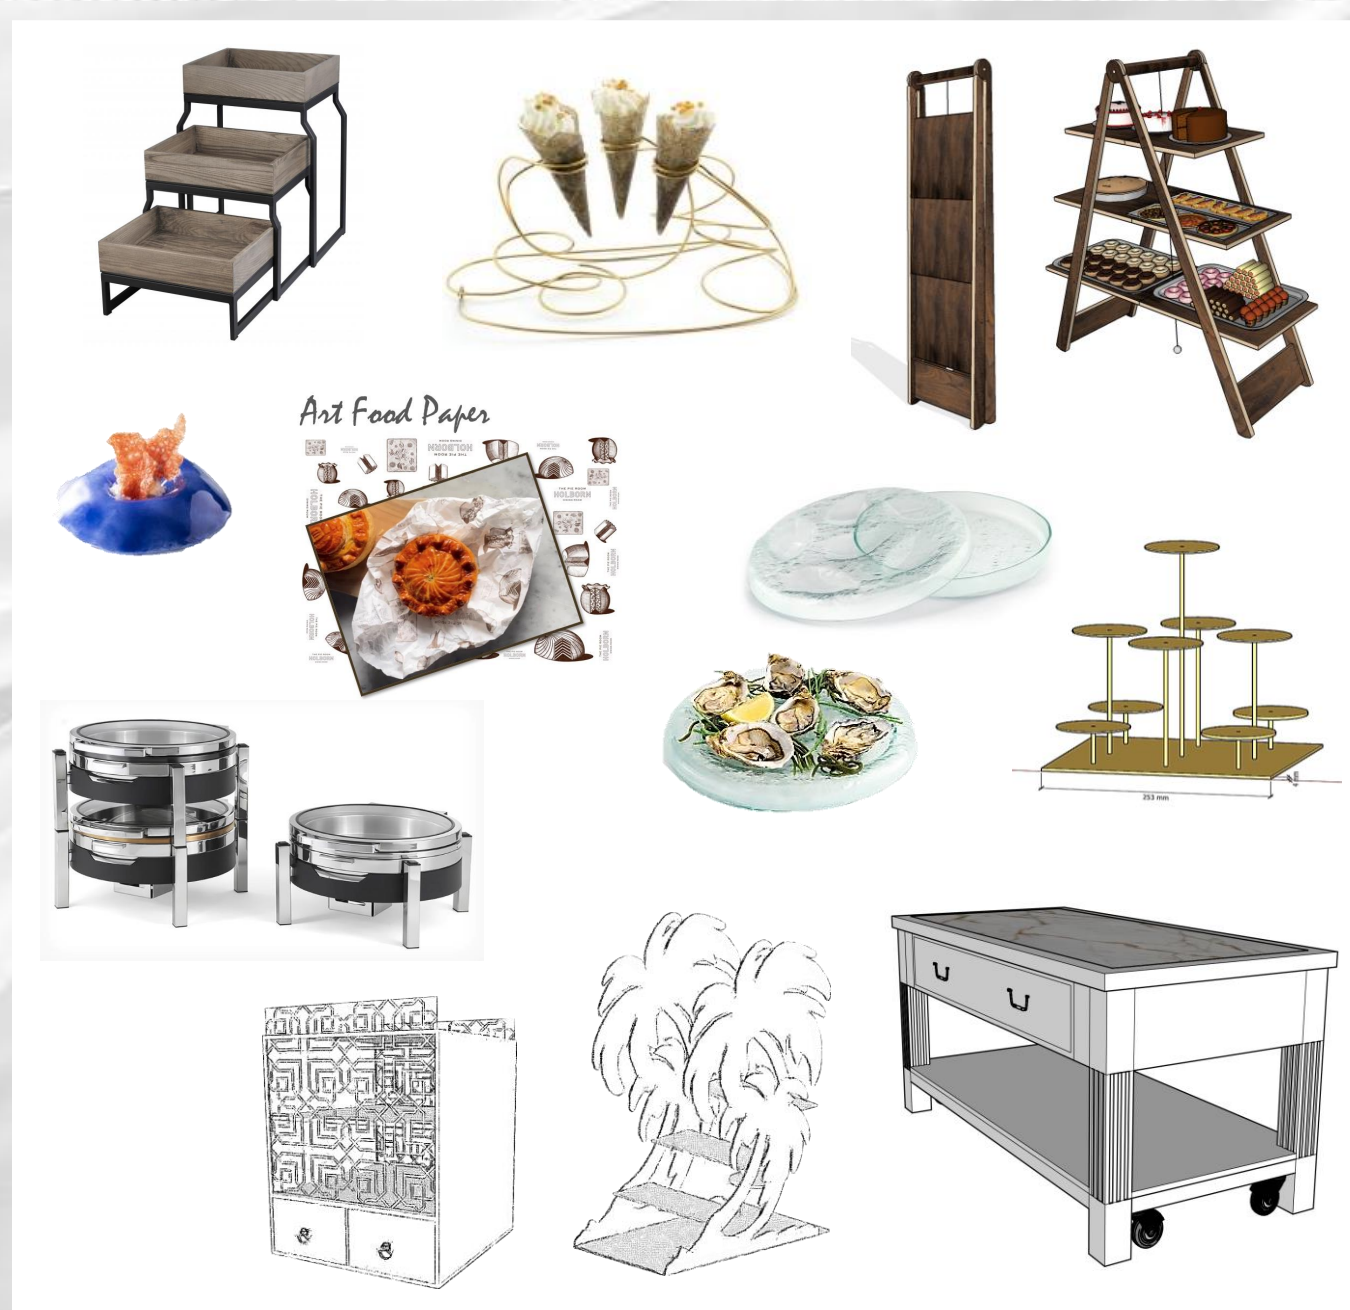

We infuse playfulness and functionality into your food presentation equipment, pushing the boundaries to ensure that every item is carefully designed to meet your specific needs.

We offer a unique service to our clients; a complimentary consultation to help you find the perfect products that match the colour theme and design of your locations. Tailored to elevate your establishment's ambiance and style.