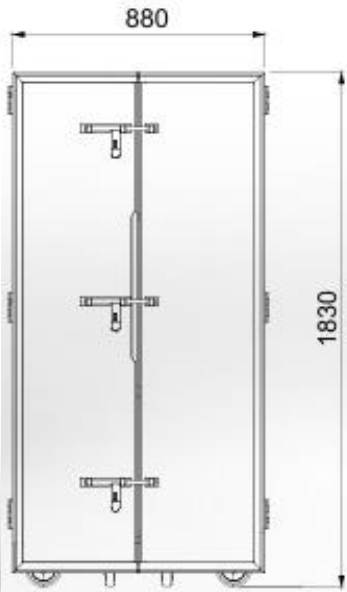

ECO Buffet Trolley – HOT & COLD