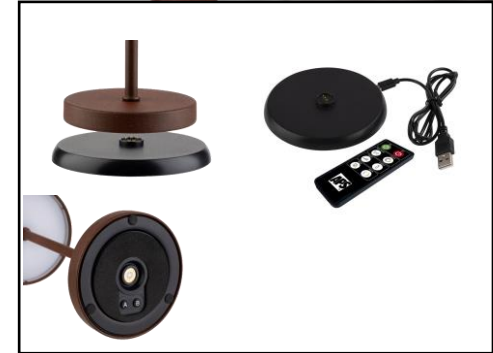

Dia 9cm, H 25 cm
 CODE: SS788-12, white
 CODE: SS788-22, rust
 CODE: SS788-32, black
 CODE: SS788-42, sand
 CODE: SS788-52, gold
 CODE: SS788-62, copper

Dia 11cm, H 30.5 cm
 CODE: SS654-11, white
 CODE: SS654-21, rust
 CODE: SS654-31, black
 CODE: SS654-41, sand
 CODE: SS654-51, gold
 CODE: SS654-61, copper
 CODE: SS654-71, sage green