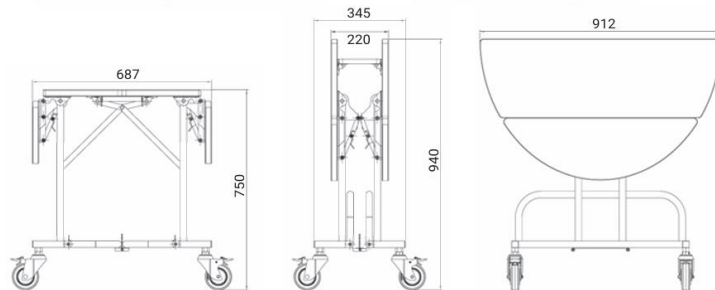

hot box and trolley structure,
plug in system for 6 hot boxes and storage for 6 royale room service trolleys
18/10 stainless steel coated
167.5x52.8cm H 186.2cm black
CODE: SS589-00