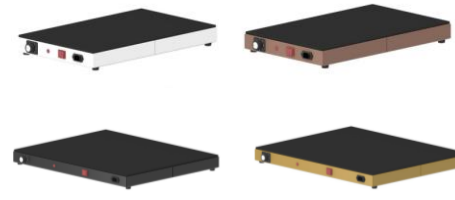

Also available with flexible arm

FIXED BASE LAMP, 40x22cm H 61cm

- CODE: SS161-10, copper
- CODE: SS161-20, brass
- CODE: SS161-30, black
- CODE: SS161-40, white

HOT PLATES GN

HOT PLATE with metal frame, table-top based, 4mm glass schott ceramic, 230V/50 Hz/850W, temp 20 to 90 °C stainless steel powder coated/glass ceramic