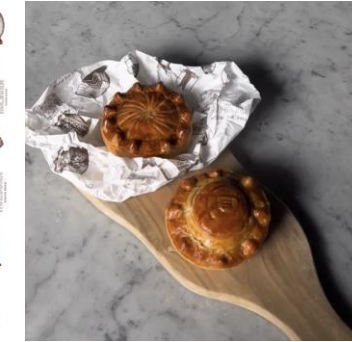

Art Food Paper