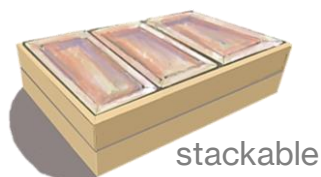

MEADOW CHILL DISPLAY GN1/1 & GN 1/3

- timeless design
- ideal for sliced fruit, cold cuts, sea food, sandwiches etc.
- frame is stackable to create multiple heights.
- frame made from oak , inserts from polycarbonate
- GN gastro size, matching the size of a variety of platters

DOME COVER with serving hole
GN1/1, dishwasher proof,
polycarbonate
54x33cm H 20cm

Serving hole on long side
CODE: SS034-02
Serving hole on short side
CODE: SS035-00

additional OAK FRAME GN 1/1
rectangular, oak wood, light oak finish
55,7x35,2cm H 8cm
CODE: BB031-23

COOLER (fits GN 1/1 container),
non-toxic freezer liquid,
41x21cm H 2.5cm
CODE: SS033-02

COVER PLATE GN1/1
display platter, natural slate
CODE: SS117-01 , GN 1/3, 32.5x17.6cm H 1cm
CODE: SS032-02, GN 1/1, 53.0x32.5cm H 1cm

porcelain platters on page 47

CHILL DISPLAY, GN1/1
rectangular, oak wood frame, 1 GN 1/1 insert,
1 drip tray, 1 chiller pack, 1 slate cover plate,
(GN size porcelain plates not included)
inner dims 32.9x53.4cm H 8cm
CODE: SS039-23

CHILL DISPLAY, GN1/3
rectangular, oak wood frame, 1 GN 1/3 insert,
1 drip tray, use ICE to chill unit
(GN size porcelain plates not included)
Inner dims: 32.9x18cm H 8cm
CODE: SS039-21 – light oak
CODE: SS039-11 – dark oak

stackable

Designed by Gesine Schreiber