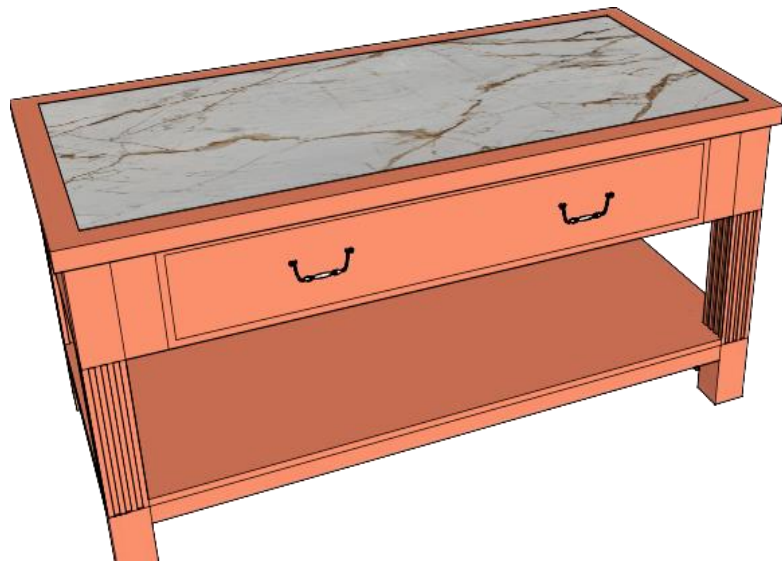

CORYNTHIAN STYLE BESPOKE MOBILE BUFFET TABLES
AMBIENT-HOT-COLD